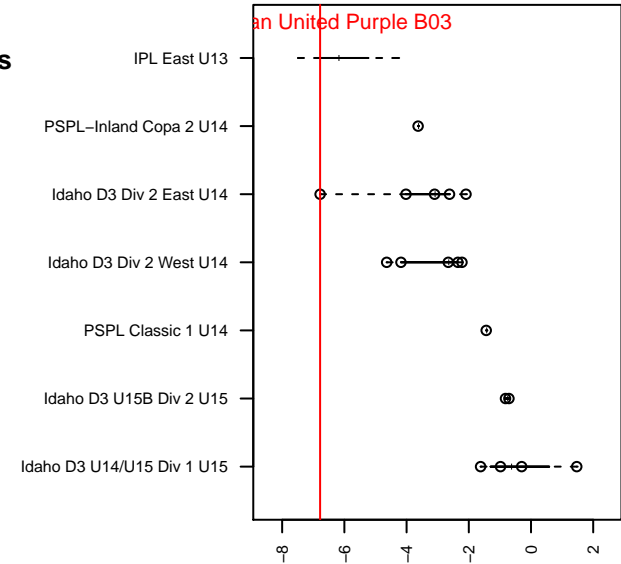

**attack and defense rating
relative to others at age
and all opponents in last 13 months**