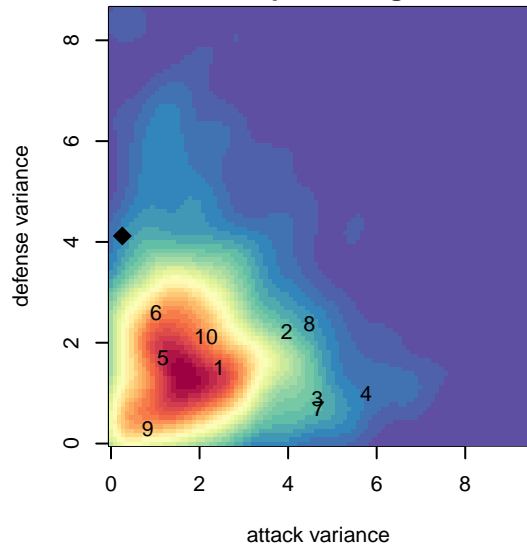

Meridian United Purple B03

Meridian, ID
 B03 total strength=613
 attack=0.46 defense=0.59
 fall league = Idaho D3 Div 2 East U14
 spr league = Spr Idaho D3 U14 Div 2

alt names used:
 MERIDIAN UNITED FC PURPLE
 MERIDIAN UNITED FC MERIDIAN UNITED PI
 MERIDIAN UNITED FC PURPLE
 MERIDIAN UNITED FC PURPLE (ID)
 MERIDIAN UNITED FC PURPLE (ID)

Venues played:
 2016 Idaho D3 Division 2 East U14
 2016 FC Nova Fall Showcase U14
 2016 Spr Idaho D3 U14 Division 2
 2016 Performance Cup U13/14B Silver (2004/2)
 2016 Canyon Rim Classic U14 B U14
 2016 ID Directors Cup U14B Silver West U14

Meridian United Purple B03
 Dots are actual minus expected GF (blue circles) and GA (red triangles).
 Blue line is smoothed change in attack strength. Red is smoothed change in defense strength.

**attack and defense variance (black dot)
relative to other teams
and top 10 in region**